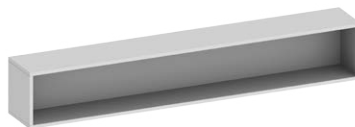

Complements | PENSILI HORIZONTAL OPEN SHELF

Pensili Single Horizontal Open Shelf

Overall Dimensions
15 (H) x 90 (W) x 13cm (D)

- 10 year manufacturers warranty
- Made in Italy

Matte White
KPIOS.MW90