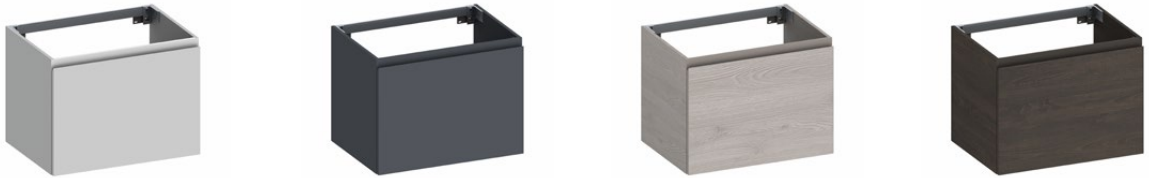

kokoon™

ELEMENTS COLLECTION

ELEMENTS BATHROOM VANITY WITH TEMPESTA STONE TOP 70cm | 90cm | 120cm | 140cm

CABINET FEATURES

- Choice of 2 matte lacquered timber cabinet finishes in white or graphite
- Choice of 2 premium timber laminated finishes in Rovere Dogato Grigio or Rovere Sherwood Scuro
- Soft close drawer
- BLUM® hardware
- Internal cosmetic drawer for 70cm, 90cm & 120cm models
- 10 year manufacturers warranty
- Made in Italy

STONE TOP FEATURES

- Tempesta glossy deep grey stone top with fine white marble vein
- Also available in 2 other stone finishes
- 2cm thin-edge top
- Suitable for vessel basins
- Central basin position on 70cm, 90cm and 120cm models
- 140cm model available in left hand basin, right hand basin or dual basin allowance
- 10 year manufacturers warranty

BATHROOM VANITY OPTIONS 70cm | 90cm | 120cm | 140cm

	MATTE LACQUERED TIMBER CABINET		PREMIUM LAMINATED TIMBER CABINET	
	Matte White	Matte Graphite	Rovere Dogato Grigio	Rovere Sherwood Scuro
70cm	KC1.70MW 	KC1.70MG 	KC1.70LO 	KC1.70LS 
90cm	KC1.90MW 	KC1.90MG 	KC1.90LO 	KC1.90LS 
120cm	KC1.120MW 	KC1.120MG 	KC1.120LO 	KC1.120LS 
140cm Left Basin	KC2.LW.140MW + KC2.RW.140MW	-	-	-
140cm Right Basin	KC2.LS.140MW + KC2.RW.140MW	-	-	-
140cm Dual Basin	KC2.LW.140MW + KC2.RW.140MW	-	-	-

Suits modular configurations 

TEMPESTA STONE TOPS 70cm | 90cm | 120cm | 140cm

	70cm	90cm	120cm	140cm
No Taphole	KTS.TE70.NT	KTS.TE90.NT	KTS.TE120.NT	-
1 Taphole	KTS.TE70.1T	KTS.TE90.1T	KTS.TE120.1T	-
Left No Taphole	-	-	-	KTS.TE140.L.NT 
Right No Taphole	-	-	-	KTS.TE140.R.NT 
Left 1 Taphole	-	-	-	KTS.TE140.L.1T 
Right 1 Taphole	-	-	-	KTS.TE140.R.1T 
Dual No Tapholes	-	-	-	KTS.TE140.2.NT 
Dual 2 Tapholes	-	-	-	KTS.TE140.2.2T 