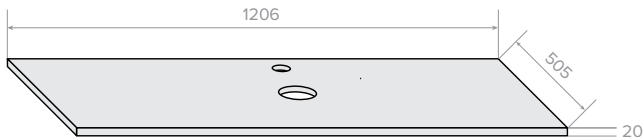

70cm Cabinet | 55 (H) x 70.6 (W) x 50.5cm (D)

90cm Cabinet | 55 (H) x 90.6 (W) x 50.5cm (D)

120cm Cabinet | 55 (H) x 120.6 (W) x 50.5cm (D)

140cm Cabinet | 40 (H) x 140.6 (W) x 50.5cm (D)

STONE TOP ONLY DIMENSIONS

70cm | 2 (H) x 70.6 (W) x 50.5cm (D)

90cm | 2 (H) x 90.6 (W) x 50.5cm (D)

120cm | 2 (H) x 120.6 (W) x 50.5cm (D)

140cm | 2 (H) x 140.6 (W) x 50.5cm (D)

70cm CABINET

90cm CABINET

120cm CABINET

kokoon™

ELEMENTS COLLECTION

ELEMENTS BATHROOM VANITY WITH TEMPESTA STONE TOP
70cm | 90cm | 120cm | 140cm

140cm CABINET

70cm STONE TOP

90cm STONE TOP

120cm STONE TOP

140cm STONE TOP

Kokoon is a customisable collection of Italian-made bathroom furniture with a focus on maximising storage space in your bathroom. Our collection combines premium materials with timeless design for a bathroom that will suit your style and withstand the rigours of everyday life. All of our vanities and storage furniture come with a 10 year product guarantee to ensure peace of mind. Contact our office on 07 3265 7133 for any warranties enquires, or for product installation advice.