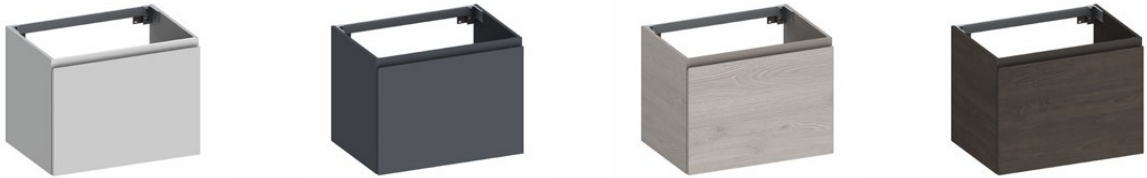

kokoon™

ELEMENTS COLLECTION

ELEMENTS BATHROOM VANITY WITH VENA D'ORO STONE TOP 70cm | 90cm | 120cm | 140cm

CABINET FEATURES

- Choice of 2 matte lacquered timber cabinet finishes in white or graphite
- Choice of 2 premium timber laminated finishes in Rovere Dogato Grigio or Rovere Sherwood Scuro
- Soft close drawer
- BLUM® hardware
- Internal cosmetic drawer for 70cm, 90cm & 120cm models
- 10 year manufacturers warranty
- Made in Italy

STONE TOP FEATURES

- Vena d'Oro glossy stone top with neutral toned Calacatta style marble vein
- Also available in 2 other stone finishes
- 2cm thin-edge top
- Suitable for vessel basins
- Central basin position on 70cm, 90cm and 120cm models
- 140cm model available in left hand basin, right hand basin or dual basin allowance
- 10 year manufacturers warranty

BATHROOM VANITY OPTIONS

70cm | 90cm | 120cm | 140cm

	MATTE LACQUERED TIMBER CABINET		PREMIUM LAMINATED TIMBER CABINET	
	Matte White	Matte Graphite	Rovere Dogato Grigio	Rovere Sherwood Scuro
70cm	KC1.70MW 	KC1.70MG 	KC1.70LO 	KC1.70LS 
90cm	KC1.90MW 	KC1.90MG 	KC1.90LO 	KC1.90LS 
120cm	KC1.120MW 	KC1.120MG 	KC1.120LO 	KC1.120LS 
140cm Left Basin	KC2.LW.140MW + KC2.RW.140MW	-	-	-
140cm Right Basin	KC2.LS.140MW + KC2.RW.140MW	-	-	-
140cm Dual Basin	KC2.LW.140MW + KC2.RW.140MW	-	-	-

Suits modular configurations 

VENA D'ORO STONE TOPS

70cm | 90cm | 120cm | 140cm

	70cm	90cm	120cm	140cm
No Taphole	KTS.VO70.NT	KTS.VO90.NT	KTS.VO120.NT	-
1 Taphole	KTS.VO70.1T	KTS.VO90.1T	KTS.VO120.1T	-
Left No Taphole	-	-	-	KTS.VO140.L.NT 
Right No Taphole	-	-	-	KTS.VO140.R.NT 
Left 1 Taphole	-	-	-	KTS.VO140.L.1T 
Right 1 Taphole	-	-	-	KTS.VO140.R.1T 
Dual No Tapholes	-	-	-	KTS.VO140.2.NT 
Dual 2 Tapholes	-	-	-	KTS.VO140.2.2T 