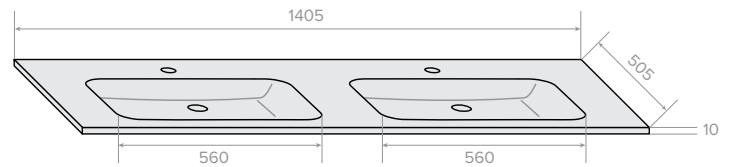

120cm Cabinet | 54 (H) x 120.5 (W) x 50.5cm (D)

140cm Cabinet | 48 (H) x 140.5 (W) x 50.5cm (D)

MINERALMARMO® WASHBASIN TOP ONLY DIMENSIONS

70cm | 1 (H) x 70.5 (W) x 50.5cm (D)

90cm | 1 (H) x 90.5 (W) x 50.5cm (D)

120cm | 1 (H) x 120.5 (W) x 50.5cm (D)

140cm | 1 (H) x 140.5 (W) x 50.5cm (D)

70cm CABINET

90cm CABINET

120cm CABINET

kokoonTM

QUANTUM COLLECTION

QUANTUM BATHROOM VANITY WITH MINERALMARMO® WASHBASIN TOP
70cm | 90cm | 120cm | 140cm

140cm CABINET

70cm MINERALMARMO® WASHBASIN TOP

90cm MINERALMARMO® WASHBASIN TOP

120cm MINERALMARMO® WASHBASIN TOP

140cm MINERALMARMO® WASHBASIN TOP

Kokoon is a customisable collection of Italian-made bathroom furniture with a focus on maximising storage space in your bathroom. Our collection combines premium materials with timeless design for a bathroom that will suit your style and withstand the rigours of everyday life. All of our vanities and storage furniture come with a 10 year product guarantee to ensure peace of mind. Contact our office on 07 3265 7133 for any warranties enquires, or for product installation advice.