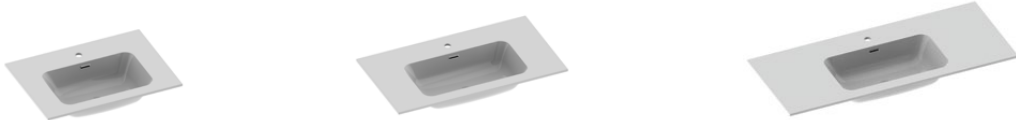

kokoon™

QUANTUM COLLECTION

QUANTUM BATHROOM VANITY WITH MINERALMARMO® WASHBASIN TOP 70cm | 90cm | 120cm | 140cm

CABINET FEATURES

- Choice of 2 matte lacquered timber cabinet finishes in white or graphite
- Choice of 2 premium timber laminated finishes in Rovere Dogato Grigio or Rovere Sherwood Scuro
- Soft close drawer
- BLUM® hardware
- 140cm models feature dual 70cm cabinets
- Internal cosmetic drawer for 70, 90 & 120cm cabinets
- 10 year manufacturers warranty
- Made in Italy

MINERALMARMO® WASHBASIN TOP FEATURES

- Washbasin tops available in central position for 70cm, 90cm & 120cm vanities
- Choice of dual washasin or left hand or right hand single washbasin position available for 140cm vanities
- 10 year manufacturers warranty
- Made in Italy

BATHROOM VANITY OPTIONS 70cm | 90cm | 120cm | 140cm

	MATTE LACQUERED TIMBER CABINET		PREMIUM LAMINATED TIMBER CABINET	
	Matte White	Matte Graphite	Rovere Dogato Grigio	Rovere Sherwood Scuro
70cm	KC1.70MW 	KC1.70MG 	KC1.70LO 	KC1.70LS 
90cm	KC1.90MW 	KC1.90MG 	KC1.90LO 	KC1.90LS 
120cm	KC1.120MW 	KC1.120MG 	KC1.120LO 	KC1.120LS 
140cm Left Basin	KC2.LW140MW + KC2.RW140MW	-	-	-
140cm Right Basin	KC2.LS140MW + KC2.RW140MW	-	-	-
140cm Dual Basin	KC2.LW140MW + KC2.RW140MW	-	-	-

Suits modular configurations 

MINERALMARMO® INTEGRATED WASHBASIN TOPS 70cm | 90cm | 120cm | 140cm

	70cm	90cm	120cm
1 Taphole	KTM.BW70.1T	KTM.BW90.1T	KTM.BW120.1T

	140cm Left Hand	140cm Right Hand	140cm Dual
1 Taphole	KTM.BW140.LW.1T	KTM.BW140.RW.1T	KTM.BW140.2W.2T