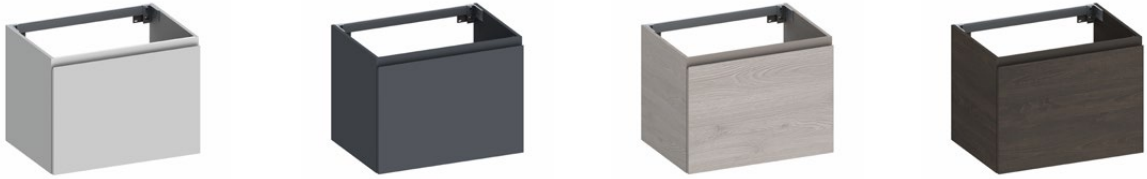

kokoon™

QUANTUM COLLECTION

QUANTUM BATHROOM VANITY WITH MINERALMARMO® WASHBASIN TOP 70cm | 90cm | 120cm | 140cm

CABINET FEATURES

- Choice of 2 matte lacquered timber cabinet finishes in white or graphite
- Choice of 2 premium timber laminated finishes in Rovere Dogato Grigio or Rovere Sherwood Scuro
- Soft close drawer
- BLUM® hardware
- 140cm models feature dual 70cm cabinets
- Internal cosmetic drawer for 70, 90 & 120cm cabinets
- 10 year manufacturers warranty
- Made in Italy

MINERALMARMO® WASHBASIN TOP FEATURES

- Washbasin tops available in central position for 70cm, 90cm & 120cm vanities
- Choice of dual washasin or left hand or right hand single washbasin position available for 140cm vanities
- 10 year manufacturers warranty
- Made in Italy

BATHROOM VANITY OPTIONS 70cm | 90cm | 120cm | 140cm

	MATTE LACQUERED TIMBER CABINET		PREMIUM LAMINATED TIMBER CABINET	
	Matte White	Matte Graphite	Rovere Dogato Grigio	Rovere Sherwood Scuro
70cm	KC1.70MW 	KC1.70MG 	KC1.70LO 	KC1.70LS 
90cm	KC1.90MW 	KC1.90MG 	KC1.90LO 	KC1.90LS 
120cm	KC1.120MW 	KC1.120MG 	KC1.120LO 	KC1.120LS 
140cm Left Basin	KC2.LW140MW + KC2.RW140MW	-	-	-
140cm Right Basin	KC2.LS140MW + KC2.RW140MW	-	-	-
140cm Dual Basin	KC2.LW140MW + KC2.RW140MW	-	-	-

Suits modular configurations 

MINERALMARMO® INTEGRATED WASHBASIN TOPS 70cm | 90cm | 120cm | 140cm

	70cm	90cm	120cm
1 Taphole	KTM.BW70.1T	KTM.BW90.1T	KTM.BW120.1T

	140cm Left Hand	140cm Right Hand	140cm Dual
1 Taphole	KTM.BW140.LW.1T	KTM.BW140.RW.1T	KTM.BW140.2W.2T