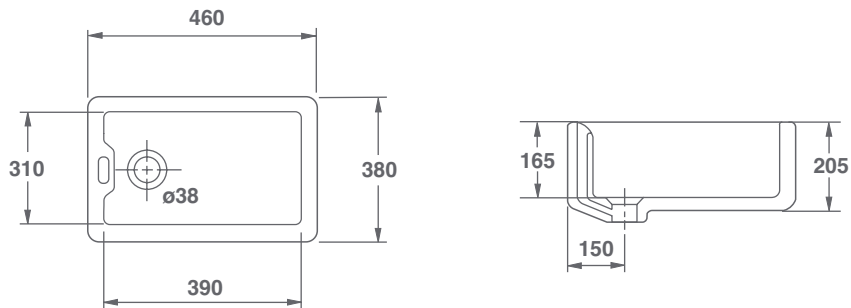

### FEATURES

Based on the traditional Belfast, the Baby Belfast is a smaller, more compact sink. Iconic in style and designed with a traditional weir overflow, it is ideal as a laundry, garage or utility sink.

| Product      | Code      | Dimensions |     |     |     |       |        |
|--------------|-----------|------------|-----|-----|-----|-------|--------|
|              |           |            | W   | D   | H   | Waste | Weight |
| Baby Belfast | BS0100010 | (mm)       | 460 | 380 | 205 | 38    | 32kg   |
|              |           | (in)       | 18  | 15  | 8   | 1½    |        |