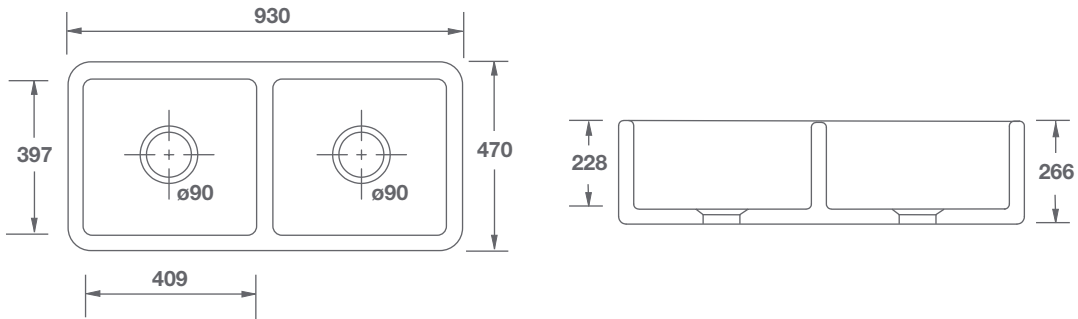

CONTEMPORARY COLLECTION

– FARNWORTH DOUBLE 930 –

FEATURES

Compact double bowl sink with central dividing wall. Central 90mm waste outlets suitable for basket strainers or waste disposers. No overflows. Includes Shaws original basket strainers in stainless steel. Lifetime warranty.

All our sinks come in gloss white as standard.

Product	Code	Dimensions					
			W	D	H	Waste	Weight
Farnworth Double 930	FCRV3719WH	(mm)	930	470	266	90	86kg
		(in)	36 5/8	18 1/2	10 1/2	3 1/2	

Please note: All nominal dimensions in mm. Dimensions may vary by +/- 2% due to manufacturing process