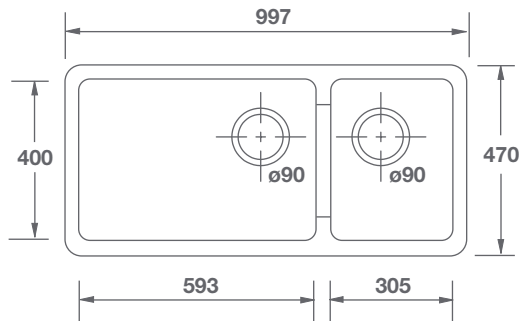

ORIGINAL COLLECTION

- EDGORTH -

FEATURES

Double bowl sink with offset dividing wall. Plain front. No overflows. 90mm waste outlets for basket strainers or waste disposers. Lifetime warranty.

All our sinks come in gloss white as standard.

Product	Code	Dimensions					
			W	D	H	Waste	Weight
Edgorth	SEDG100WH	(mm)	995	465	229	90	42kg
		(in)	39	18½	9	3½	

PLEASE NOTE: Our sink dimensions can vary by a plus or minus of 2%, as they are hand-made and shrink during firing. We therefore recommend that your kitchen fitter is aware of this and that no work surfaces or cabinets are cut before measuring your sink. Due to the handcrafted nature and weight of our sinks, we also recommend a specialist kitchen fitter installs your sink and that it is properly supported.