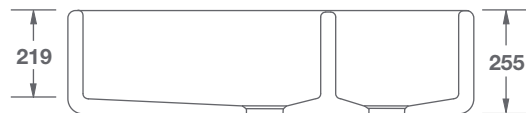

ORIGINAL COLLECTION

- EDGORTH -

FEATURES

Double bowl sink with offset dividing wall. Plain front. No overflows. 90mm waste outlets for basket strainers or waste disposers. Lifetime warranty.

All our sinks come in gloss white as standard.

Product	Code	Dimensions					
			W	D	H	Waste	Weight
Edgorth	SEDG100WH	(mm)	995	465	229	90	42kg
		(in)	39	18½	9	3½	

PLEASE NOTE: Our sink dimensions can vary by a plus or minus of 2%, as they are hand-made and shrink during firing. We therefore recommend that your kitchen fitter is aware of this and that no work surfaces or cabinets are cut before measuring your sink. Due to the handcrafted nature and weight of our sinks, we also recommend a specialist kitchen fitter installs your sink and that it is properly supported.