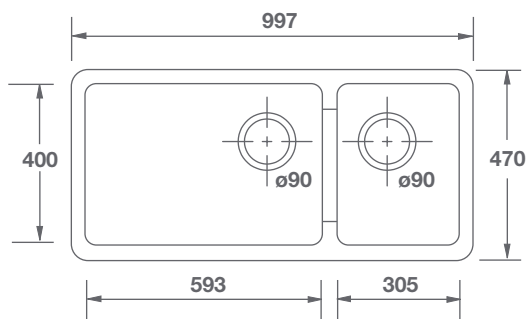

ORIGINAL COLLECTION

- EGERTON -

FEATURES

Double bowl sink with offset dividing wall. Plain front. No overflows. 90mm waste outlets for basket strainers or waste disposers. Lifetime warranty.

All our sinks come in gloss white as standard.

Product	Code	Dimensions					
		W	D	H	Waste	Weight	
Egerton	EDF9917WH	(mm)	995	465	229	90	42kg
		(in)	39	18½	9	3½	

PLEASE NOTE: Our sink dimensions can vary by a plus or minus of 2%, as they are hand-made and shrink during firing. We therefore recommend that your kitchen fitter is aware of this and that no work surfaces or cabinets are cut before measuring your sink. Due to the handcrafted nature and weight of our sinks, we also recommend a specialist kitchen fitter installs your sink and that it is properly supported.