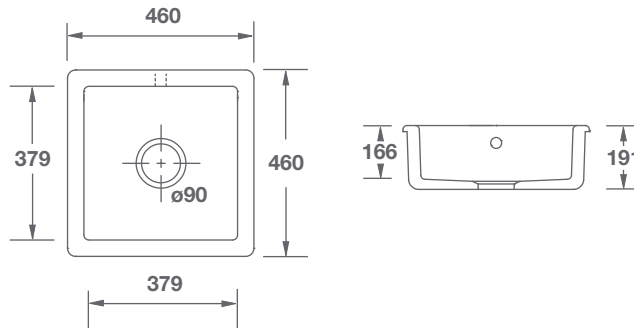

INSET & UNDERMOUNT COLLECTION

- SQUARE -

FEATURES

Inset or undermount sink. Round overflow. Central 90mm waste outlet suitable for basket strainer or waste disposer. Lifetime warranty.

All our sinks come in gloss white as standard.

Product	Code	Dimensions					
			W	D	H	Waste	Weight
Square	SCSQ460WH	(mm)	460	460	191	90	30kg
		(in)	18	18	7½	3½	

PLEASE NOTE: Our sink dimensions can vary by a plus or minus of 2%, as they are hand-made and shrink during firing. We therefore recommend that your kitchen fitter is aware of this and that no work surfaces or cabinets are cut before measuring your sink. Due to the handcrafted nature and weight of our sinks, we also recommend a specialist kitchen fitter installs your sink and that it is properly supported.