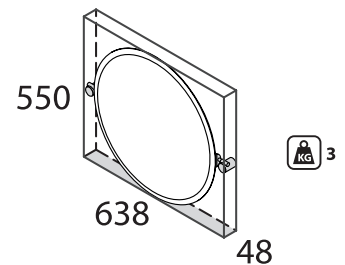

*All measurements subject to +/-5% tolerance