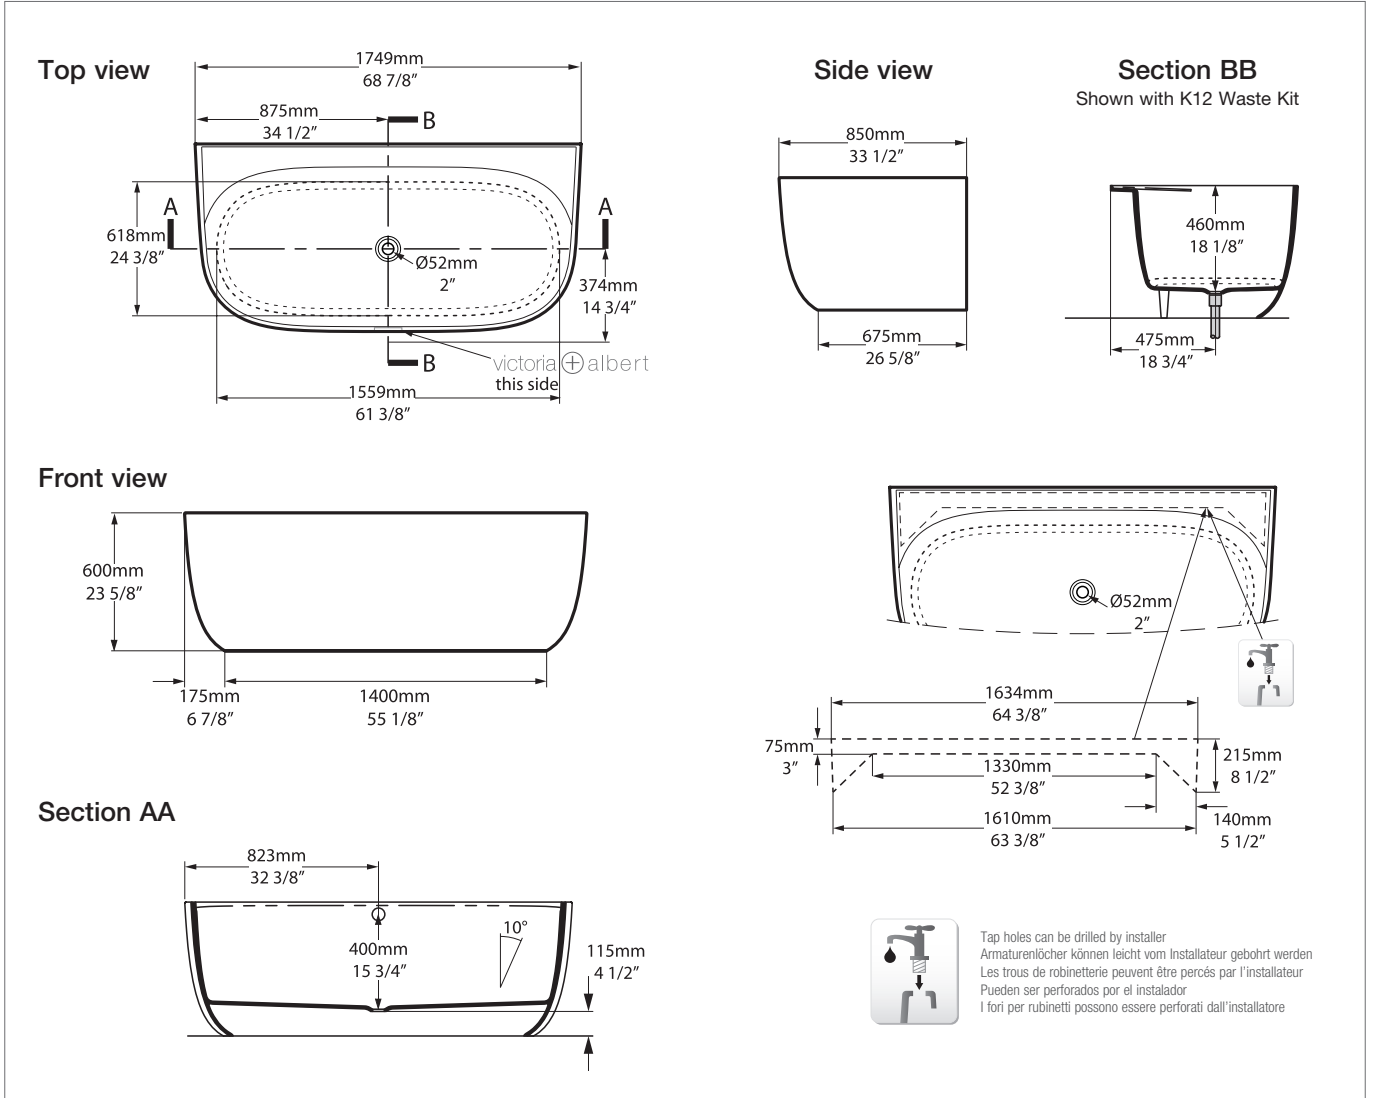

Note: All baths in Australia come standard **without** an overflow.

Eldon ELD-N-SW-NO

Qc rich in Volcanic Limestone™

BV-2.1_0036

Recommended wastes: K-12-xx

489	380 ltr
333	224 ltr
109	0 ltr

*All measurements subject to +/-5% tolerance
 *Overflow hole can be drilled