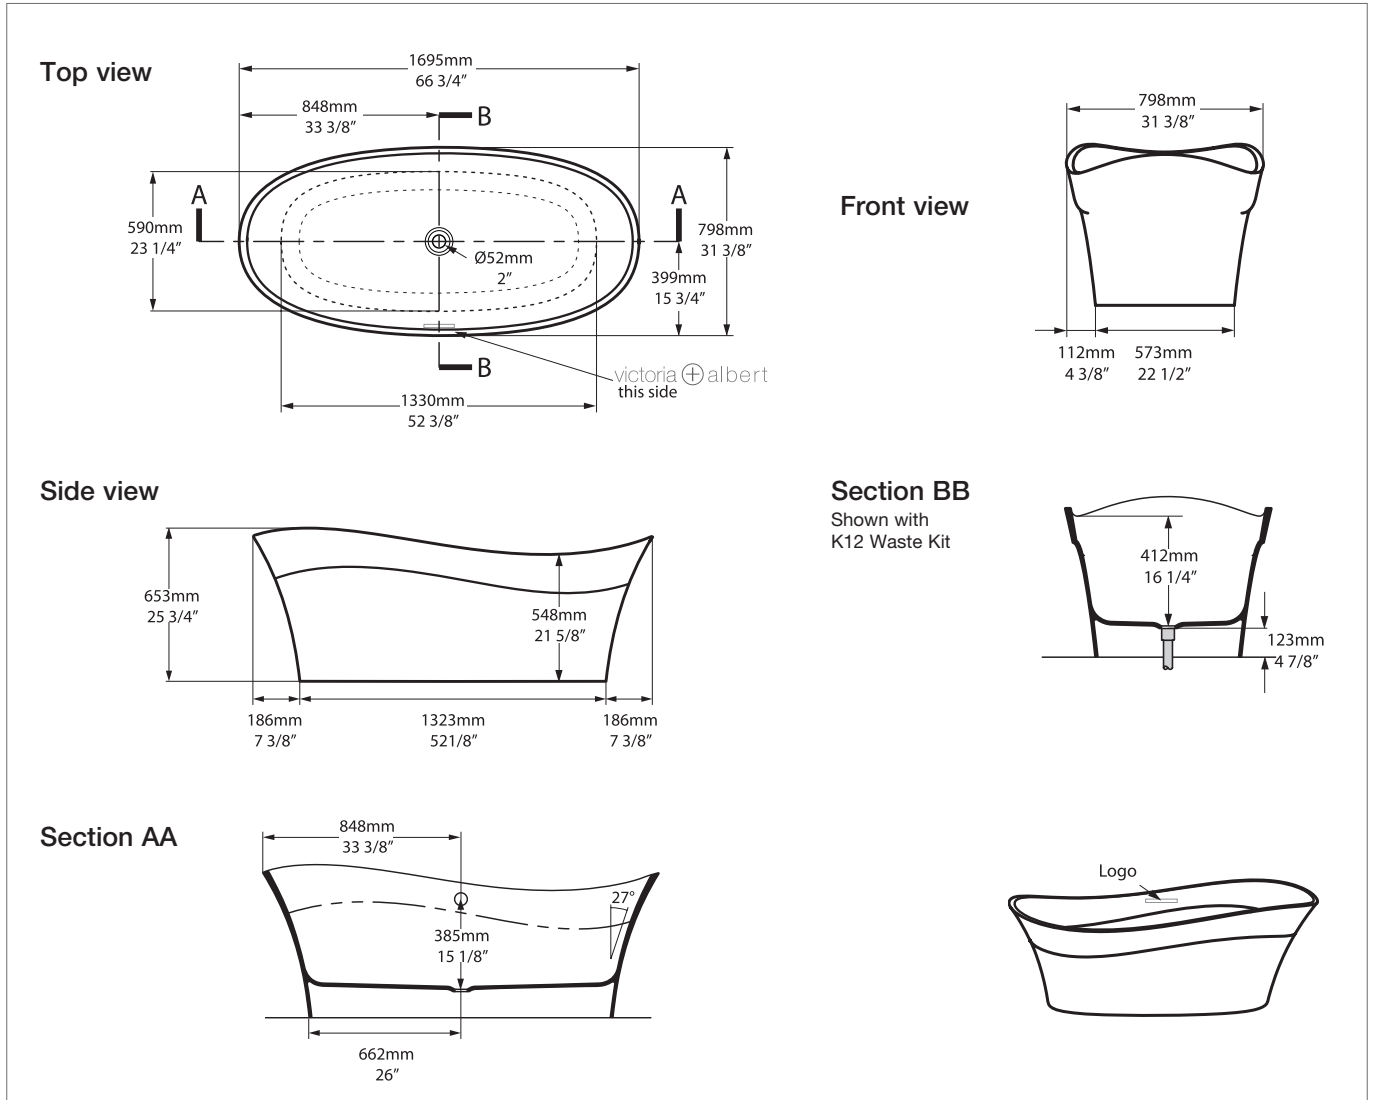

Note: All baths in Australia come standard **without** an overflow.

Pescadero PES-N-SW-NO

Qc rich in Volcanic Limestone™

BV-2.1_0054

Recommended wastes: K-12-xx

*All measurements subject to +/-5% tolerance
 *Overflow hole not drilled