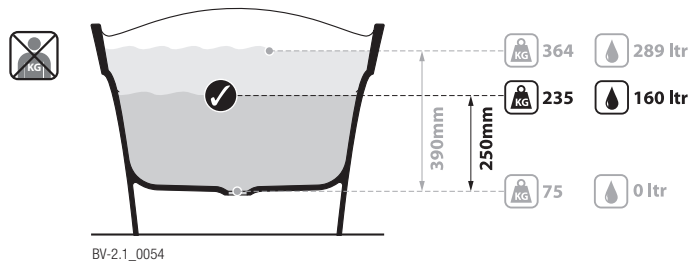

Note: All baths in Australia come standard **without** an overflow.

Pescadero PES-N-SW-NO

Qc rich in Volcanic Limestone™

BV-2.1_0054

Recommended wastes: K-12-xx

*All measurements subject to +/-5% tolerance
 *Overflow hole not drilled