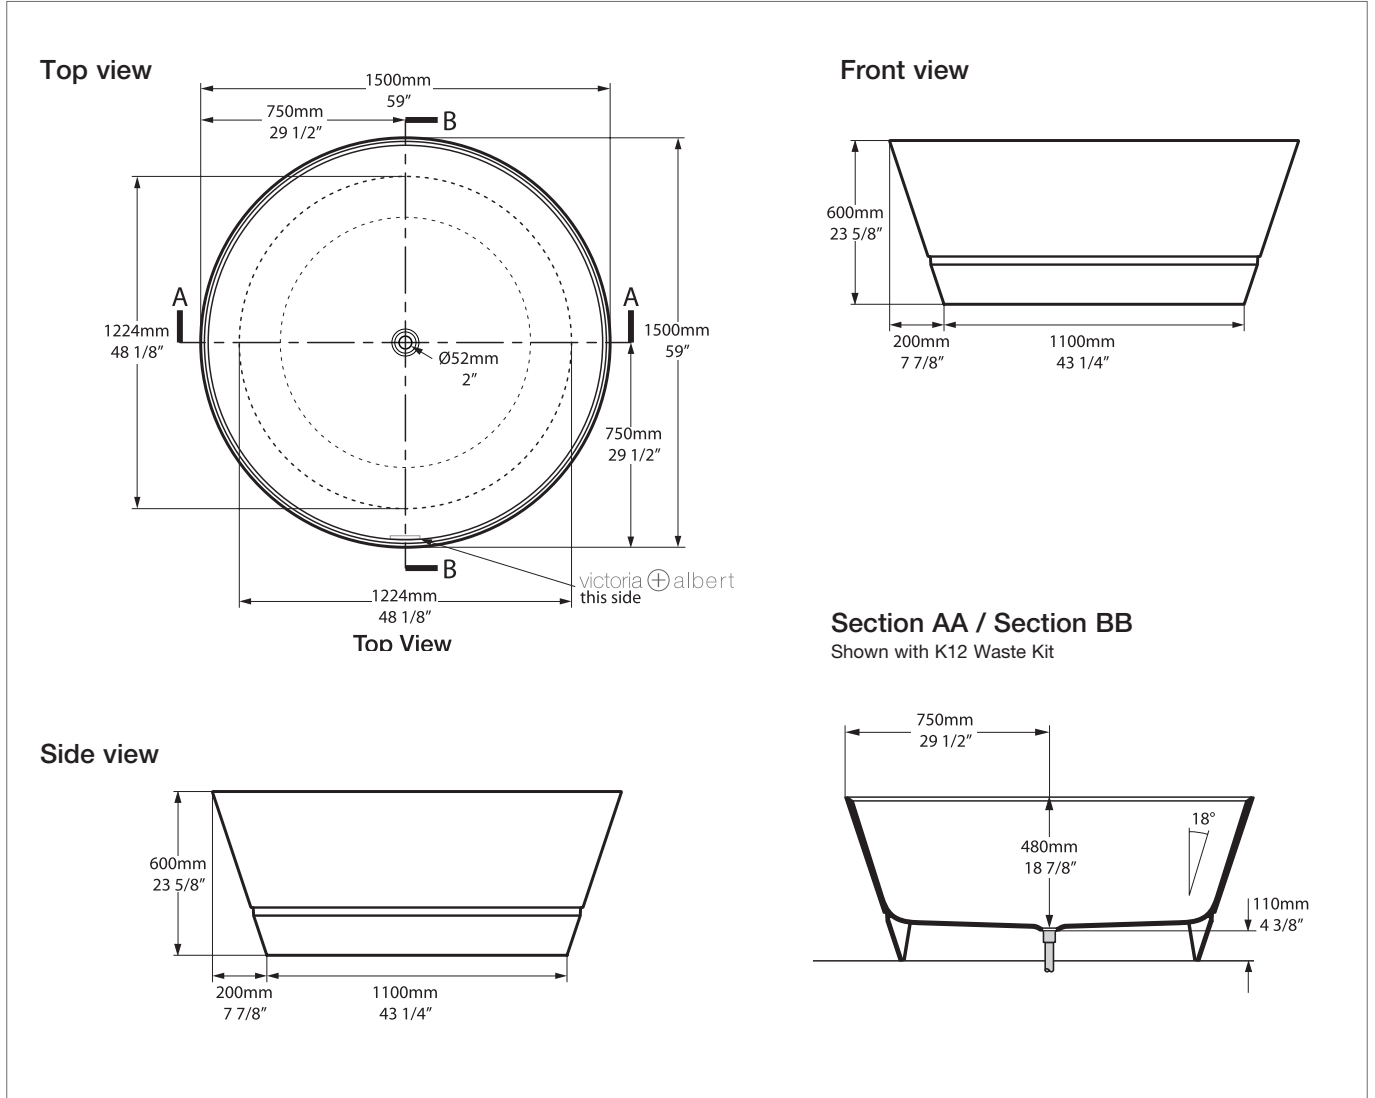

Note: All baths in Australia come standard **without** an overflow.

Taizu TAI-N-SW-NO

Qc rich in Volcanic Limestone™

| | |
|---|---|
|  585 |  490 ltr |
|  368 |  273 ltr |
|  95 |  0 ltr |

BV-2.1-0070(B)