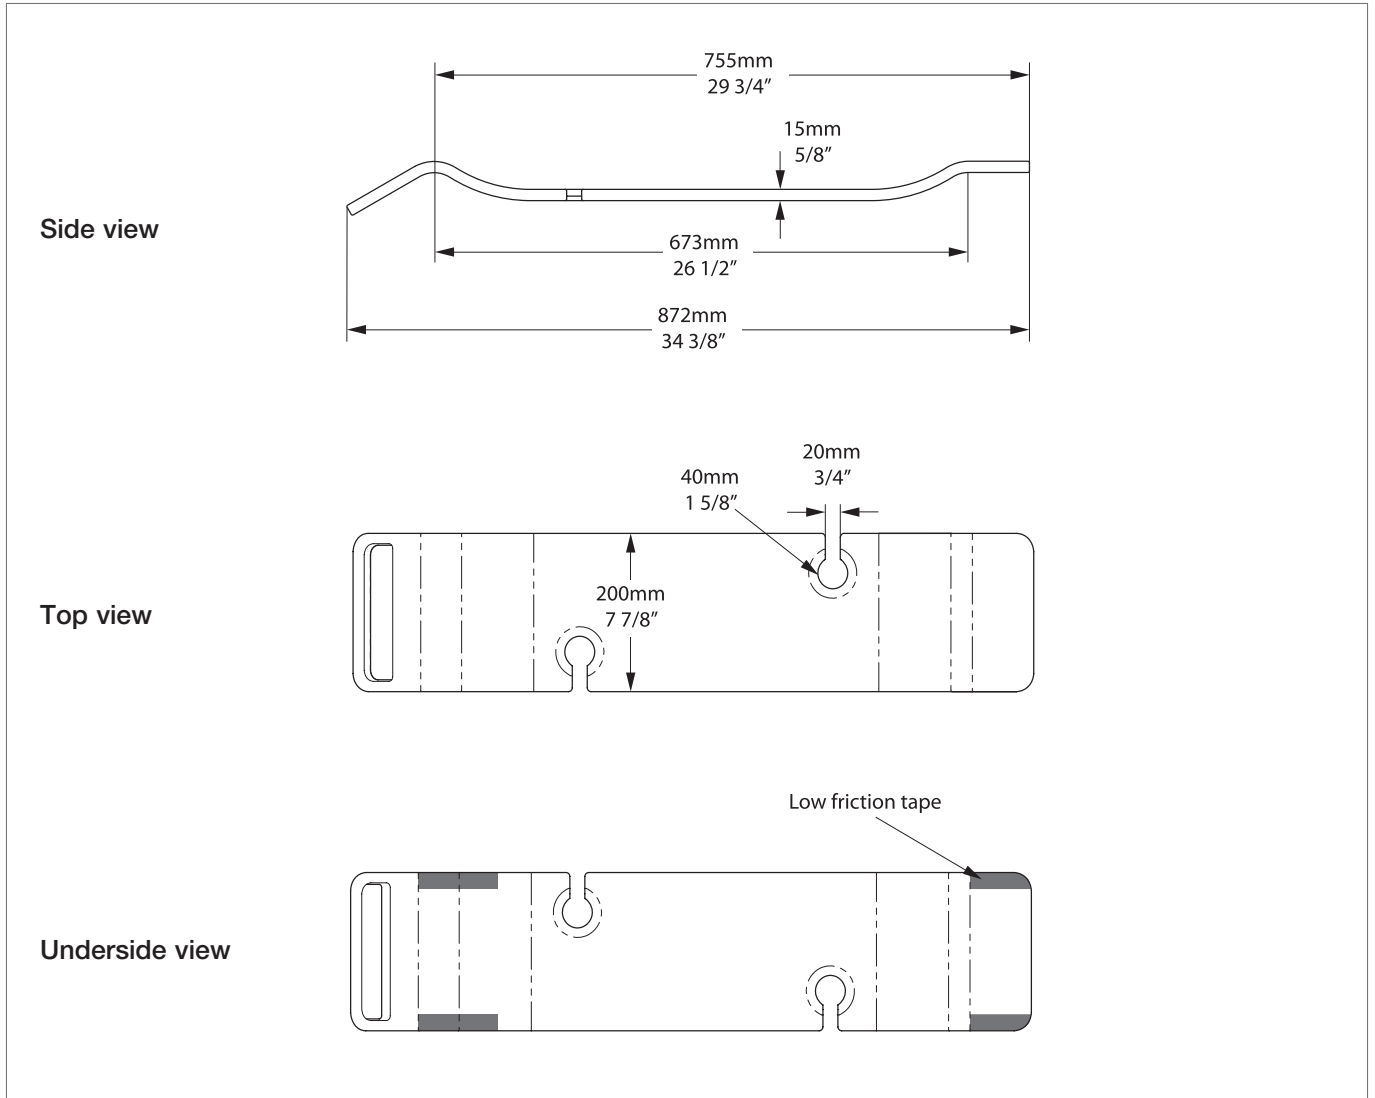

Tombolo 8 TOM-08-OAK / TOM-08-WAL / TOM-08-WHT

Contemporary bath rack
 Moderne Badewannenbrücke
 Pont de baignoire Design
 Bandeja de bañera
 Porta libro/vino contamporaneo per vasca

*All measurements subject to +/-5% tolerance