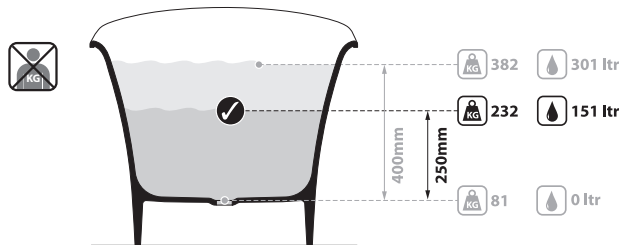

# Toulouse TOU-N-SW-NO

 rich in Volcanic Limestone™

BV-2.1\_0062

**Recommended wastes: K-12-xx**

\*All measurements subject to +/-5% tolerance  
\*Overflow hole not drilled

Massachusetts Code: Approved  
cUPC listing by IAPMO: File No. 6574