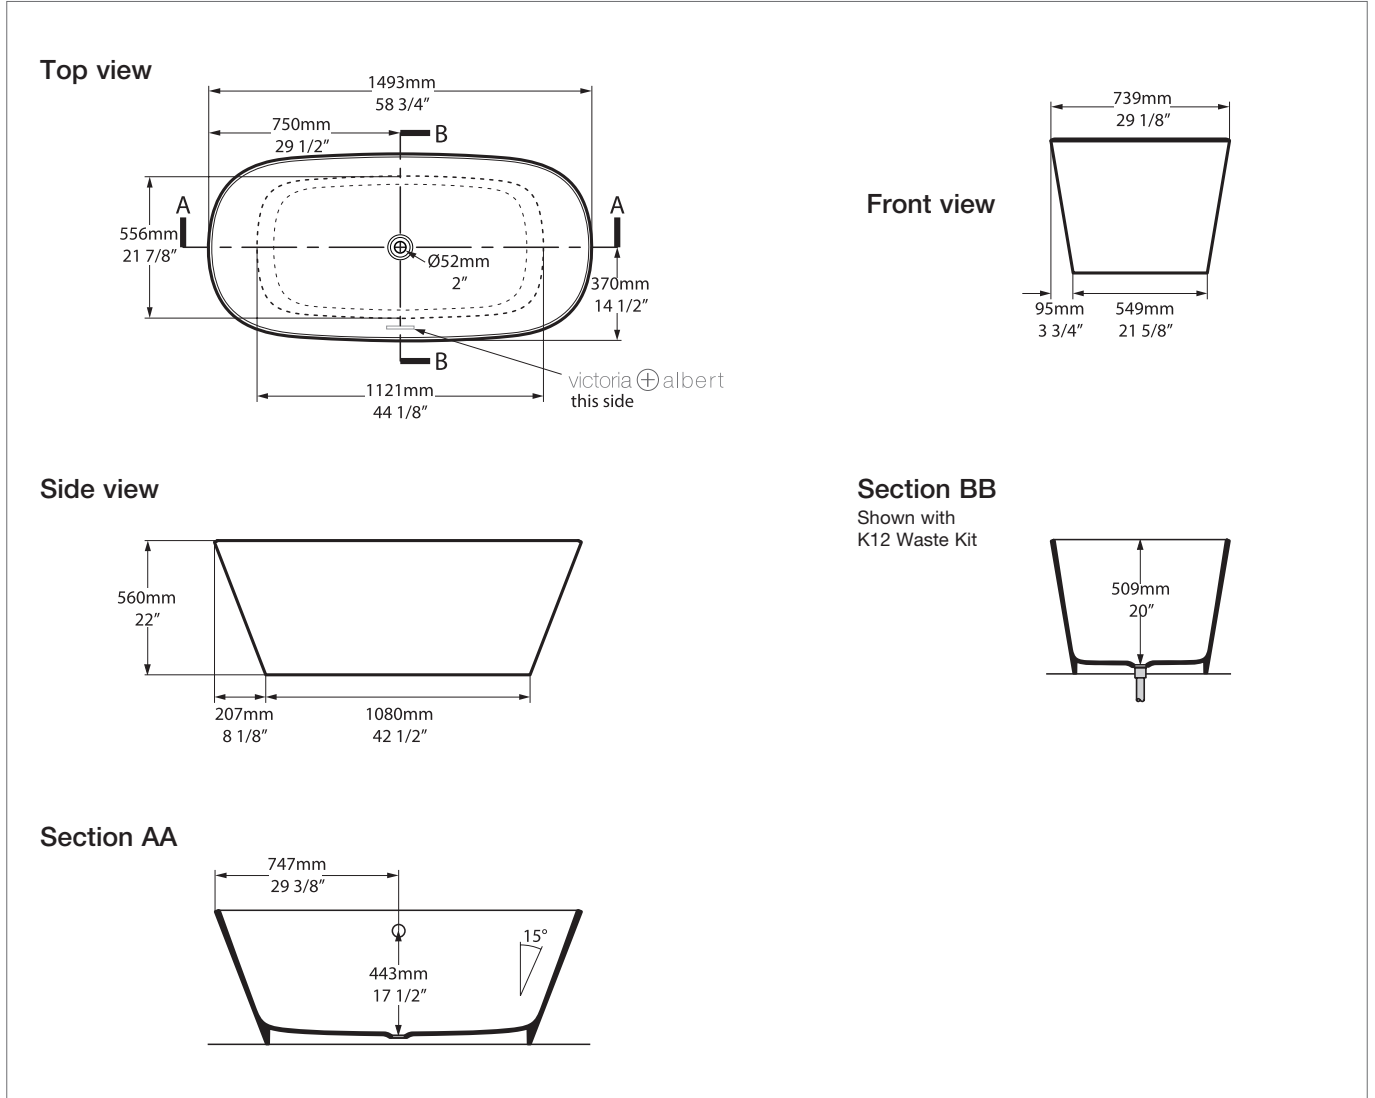

# Vetralla

VET-N-SW-NO / VETM-N-SM-NO

**Note:** All baths in Australia come standard **without** an overflow.

**Qc** rich in Volcanic Limestone™

Recommended wastes: K-12-xx

\*All measurements subject to +/-5% tolerance  
\*Overflow hole not drilled