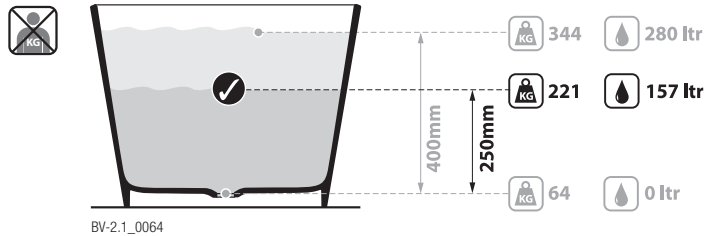

# Vetralla

VET-N-SW-NO / VETM-N-SM-NO

**Note:** All baths in Australia come standard **without** an overflow.

**Qc** rich in Volcanic Limestone™

Recommended wastes: K-12-xx

\*All measurements subject to +/-5% tolerance  
\*Overflow hole not drilled