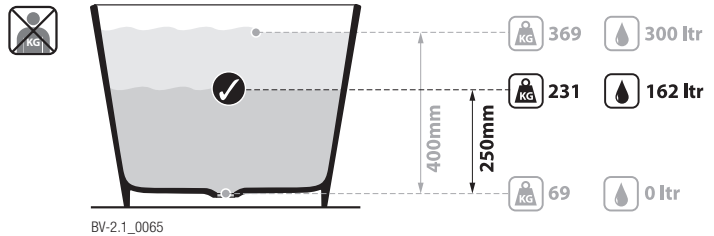

Note: All baths in Australia come standard **without** an overflow.

Vetralla 2

VE2-N-SW-NO / VE2M-N-SM-NO

Qc rich in Volcanic Limestone™

Recommended wastes: K-12-xx

*All measurements subject to +/-5% tolerance
*Overflow hole not drilled