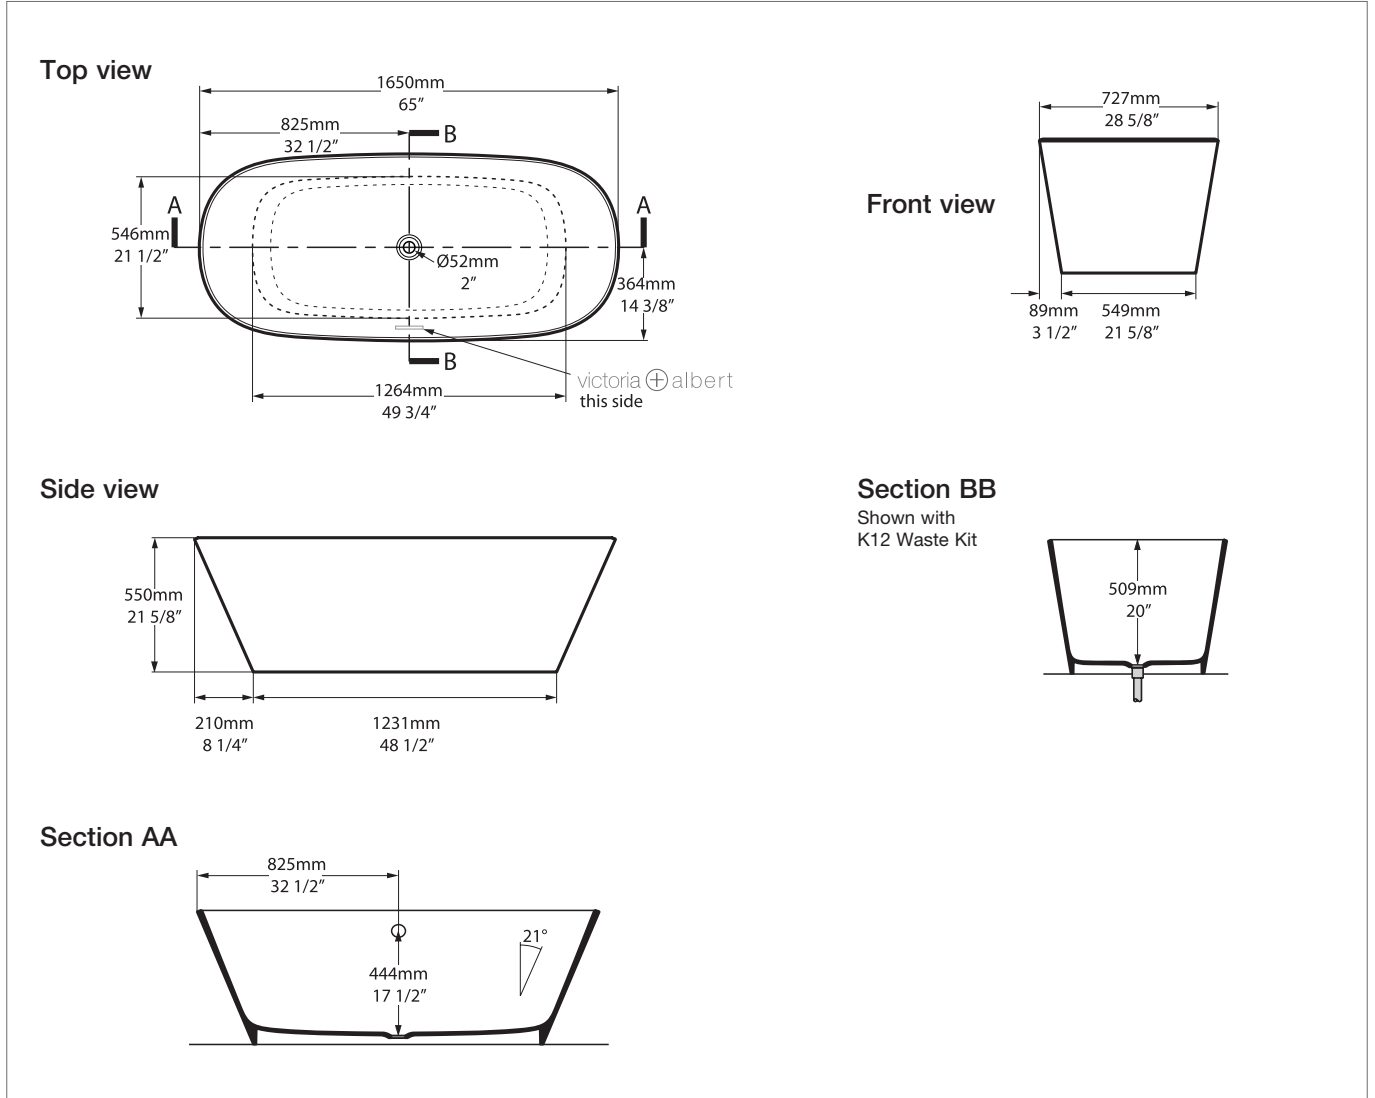

Note: All baths in Australia come standard **without** an overflow.

Vetralla 2

VE2-N-SW-NO / VE2M-N-SM-NO

Qc rich in Volcanic Limestone™

Recommended wastes: K-12-xx

*All measurements subject to +/-5% tolerance
*Overflow hole not drilled