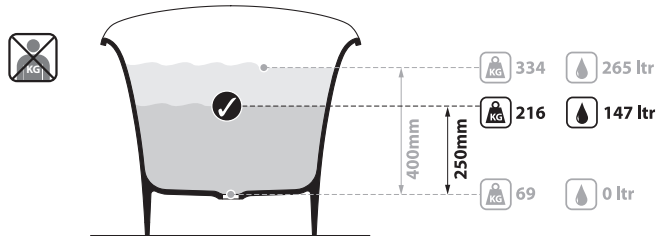

Toulouse 1800

TOU-N-SW-NO / TOUM-N-SM-NO

Note: All baths in Australia come standard **without** an overflow.

Qc rich in Volcanic Limestone™

BV-2.1_0078(C)

Recommended wastes: K-12-xx

*All measurements subject to +/-5% tolerance
*Overflow hole not drilled