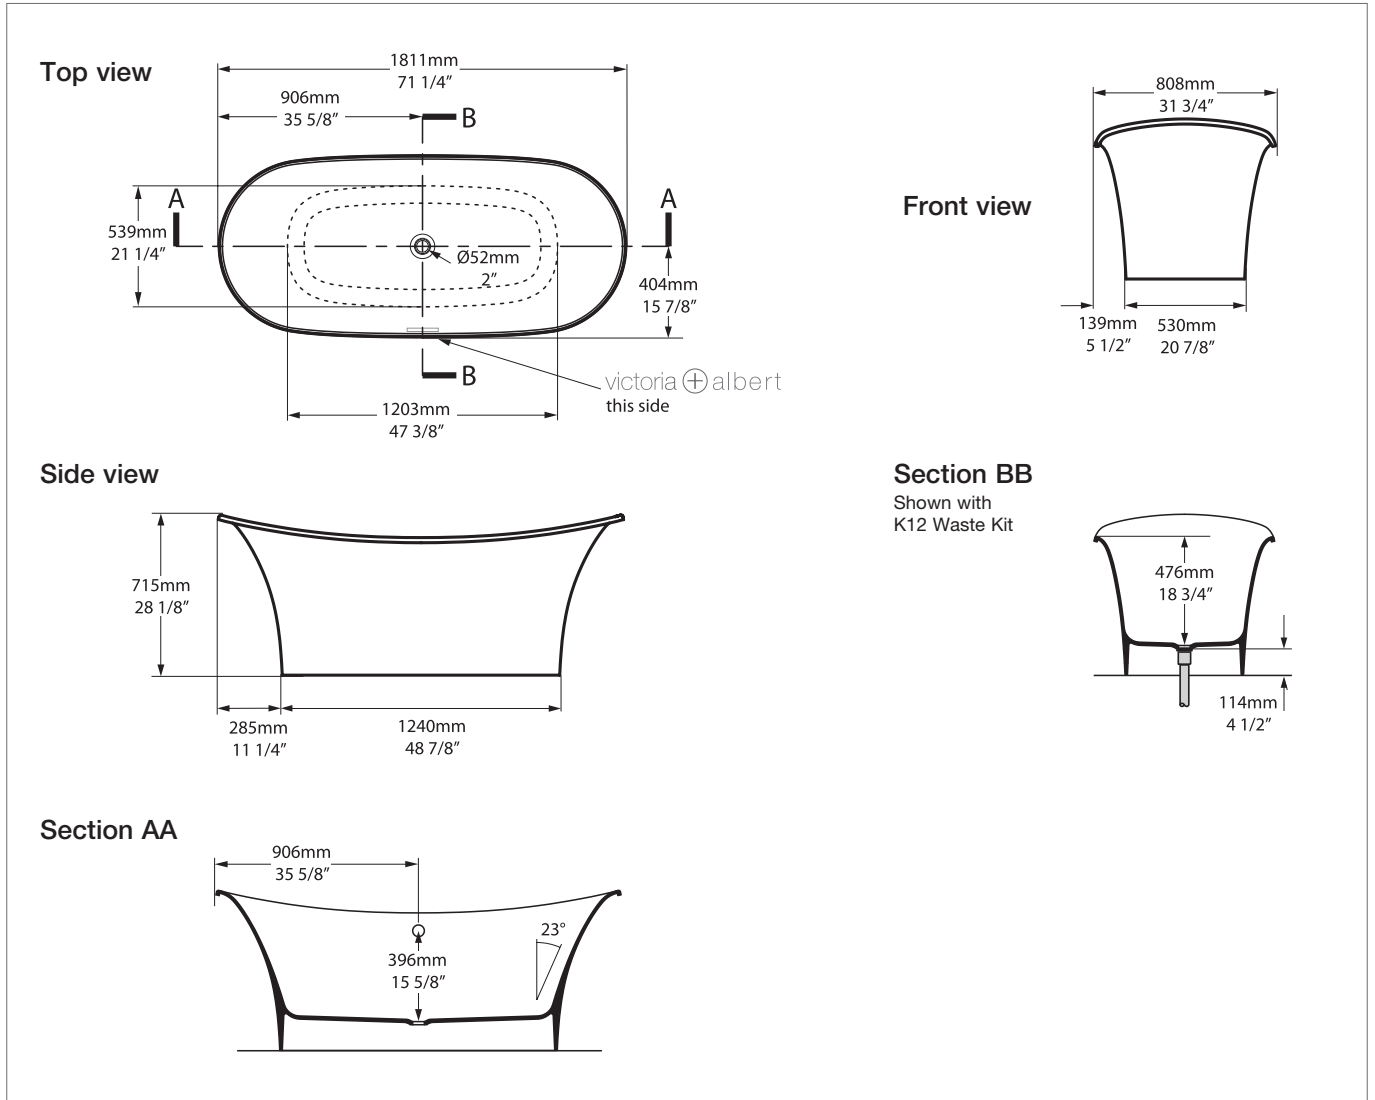

Toulouse 1800

TOU-N-SW-NO / TOUM-N-SM-NO

Note: All baths in Australia come standard **without** an overflow.

Qc rich in Volcanic Limestone™

BV-2.1_0078(C)

Recommended wastes: K-12-xx

*All measurements subject to +/-5% tolerance
*Overflow hole not drilled