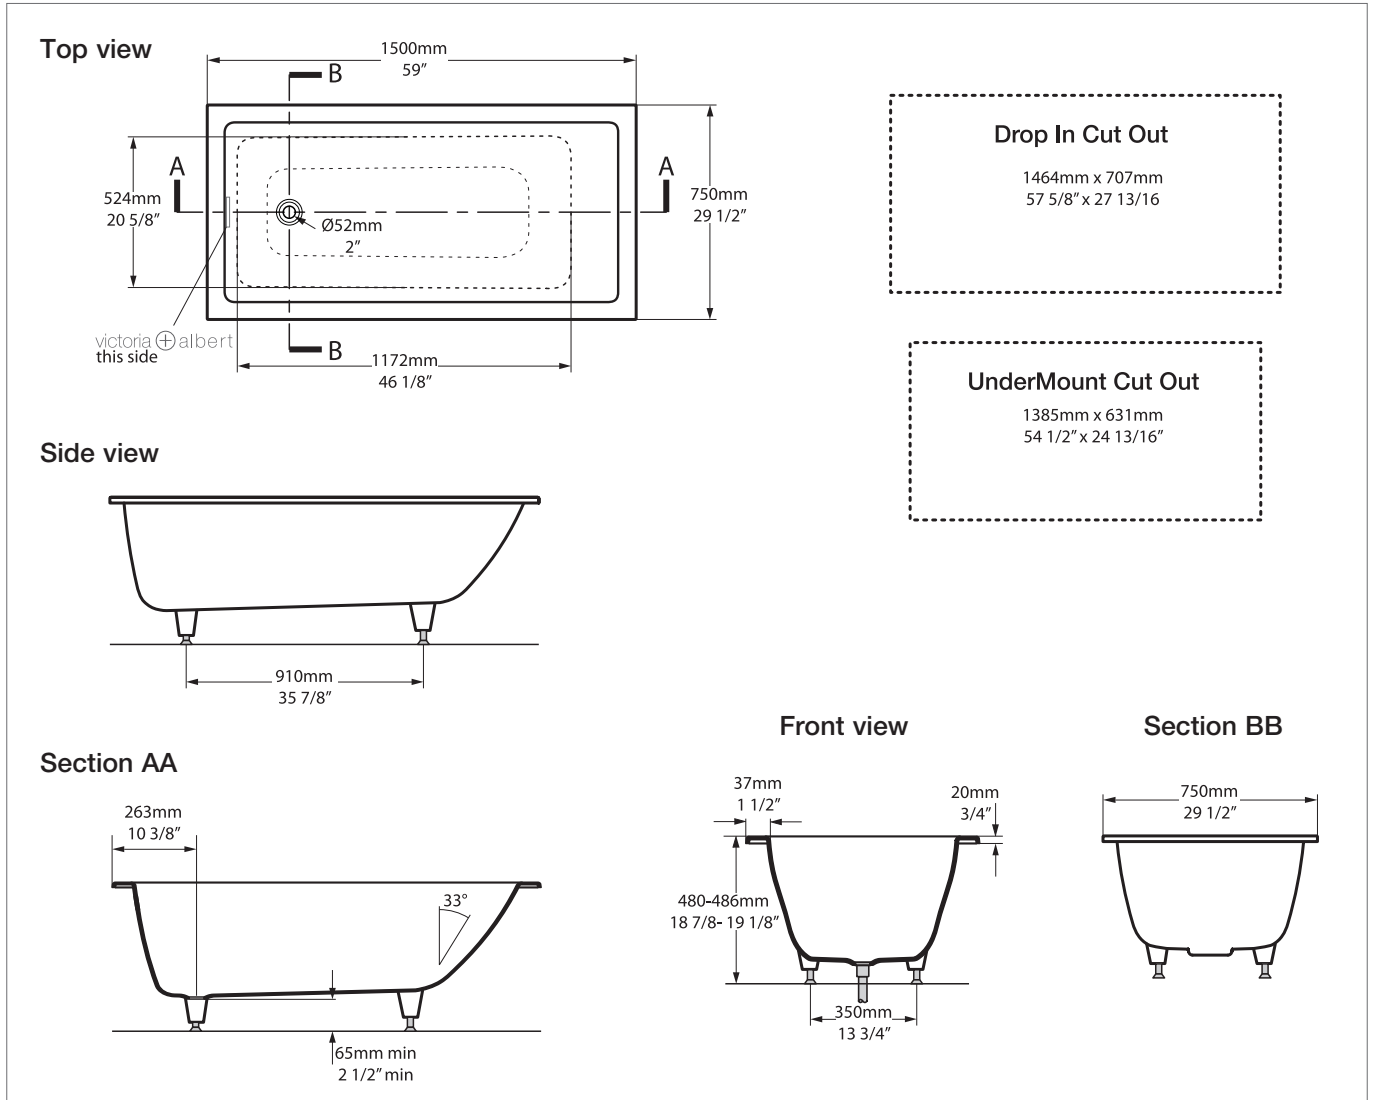

Note: All baths in Australia come standard **without** an overflow.

Kaldera 4 KAL4-N-SW-NO

Qc rich in Volcanic Limestone™

BV-2.1_0045(A)

Recommended wastes: K-12-xx

*All measurements subject to +/-5% tolerance
 *Overflow hole not drilled