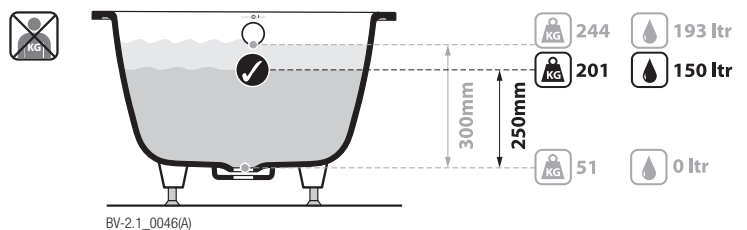

Note: All baths in Australia come standard **without** an overflow.

Kaldera 5 KAL5-N-SW-NO

Qc rich in Volcanic Limestone™

Recommended wastes: K-12-xx

*All measurements subject to +/-5% tolerance
 *Overflow hole not drilled