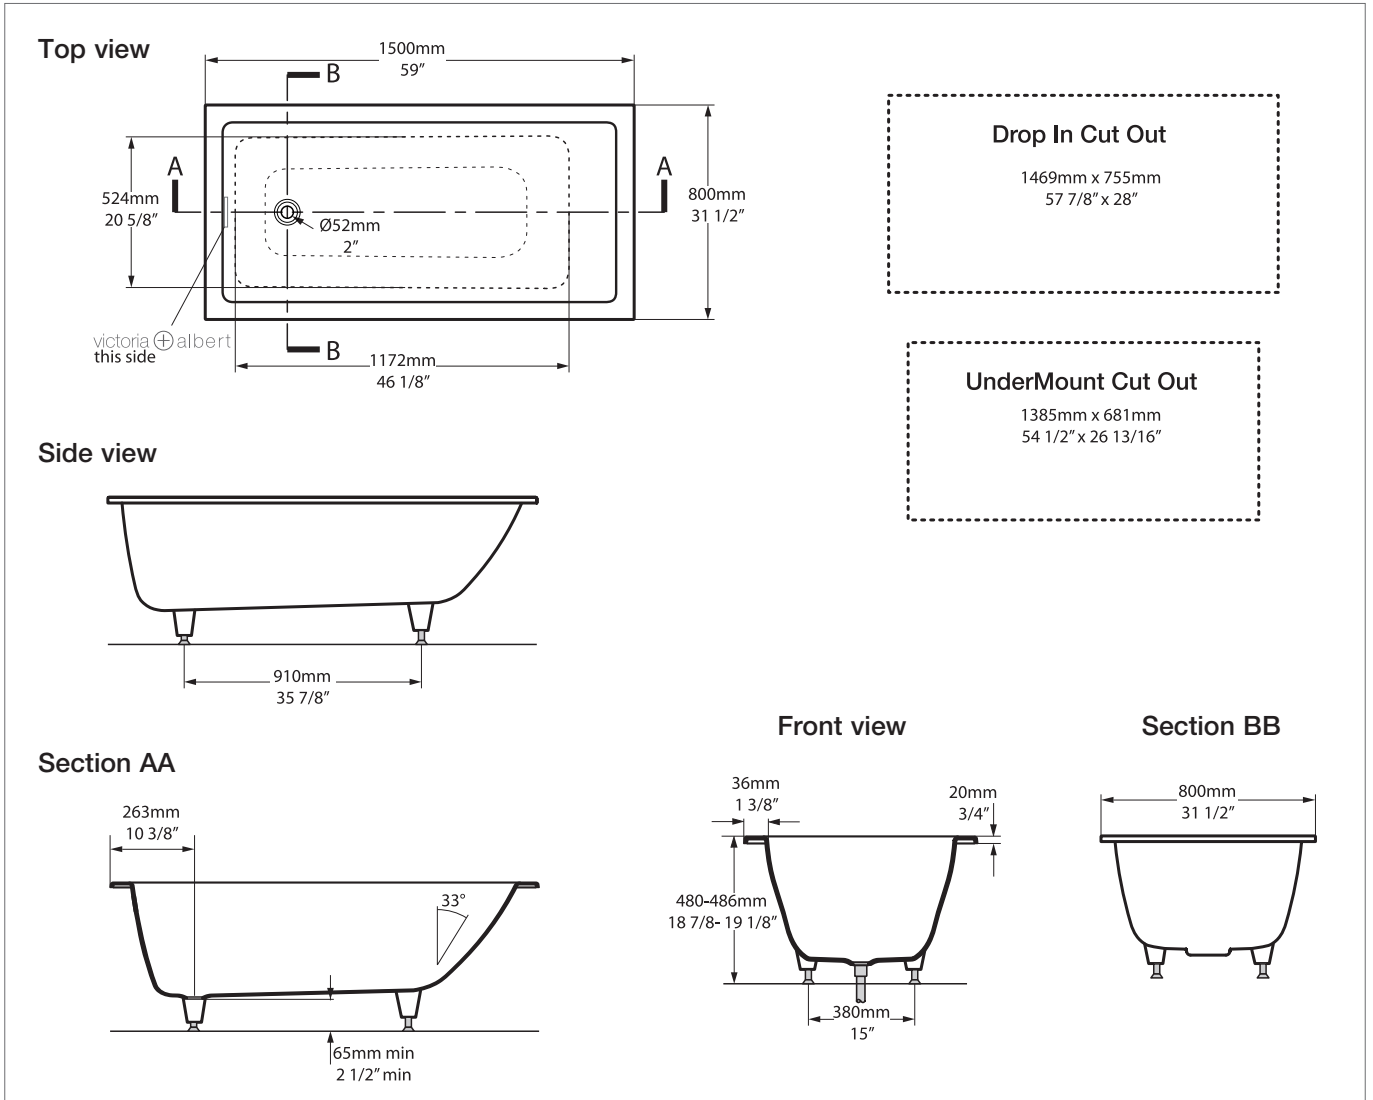

Note: All baths in Australia come standard **without** an overflow.

Kaldera 5 KAL5-N-SW-NO

Qc rich in Volcanic Limestone™

Recommended wastes: K-12-xx

*All measurements subject to +/-5% tolerance
 *Overflow hole not drilled