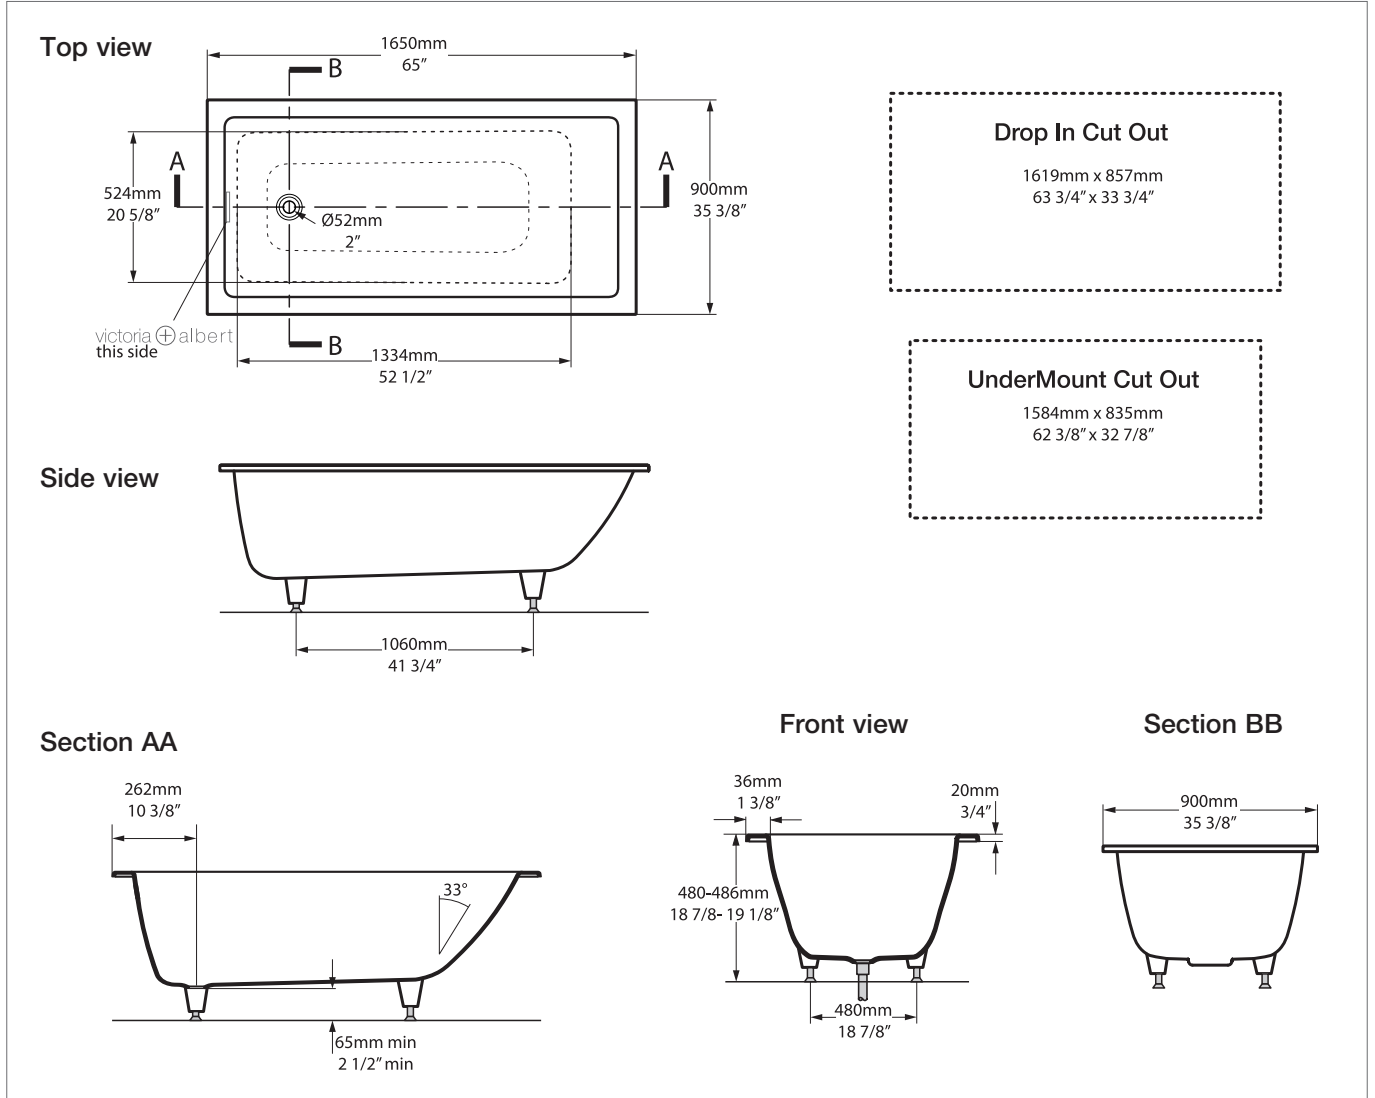

Note: All baths in Australia come standard **without** an overflow.

Kaldera 6 KAL6-N-SW-NO

Qc rich in Volcanic Limestone™

BV-2.1_0047(B)

Recommended wastes: K-12-xx

*All measurements subject to +/-5% tolerance
 *Overflow hole not drilled