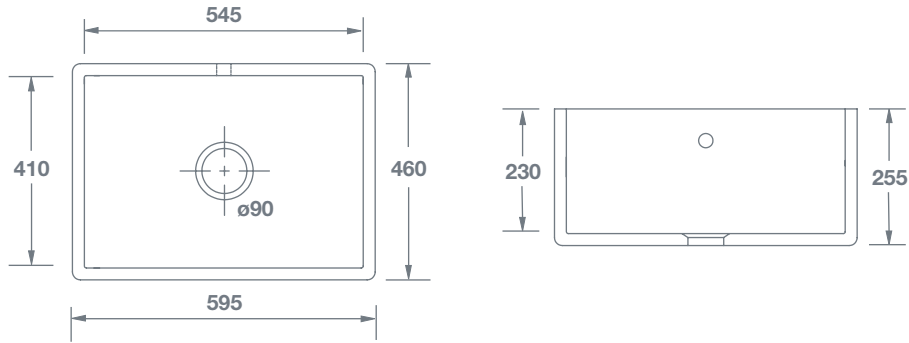

Shaker Single 600

		Dimensions				
Shaker Single 600 White with round overflow	SCSH600WH	(mm)	595	460	90	60