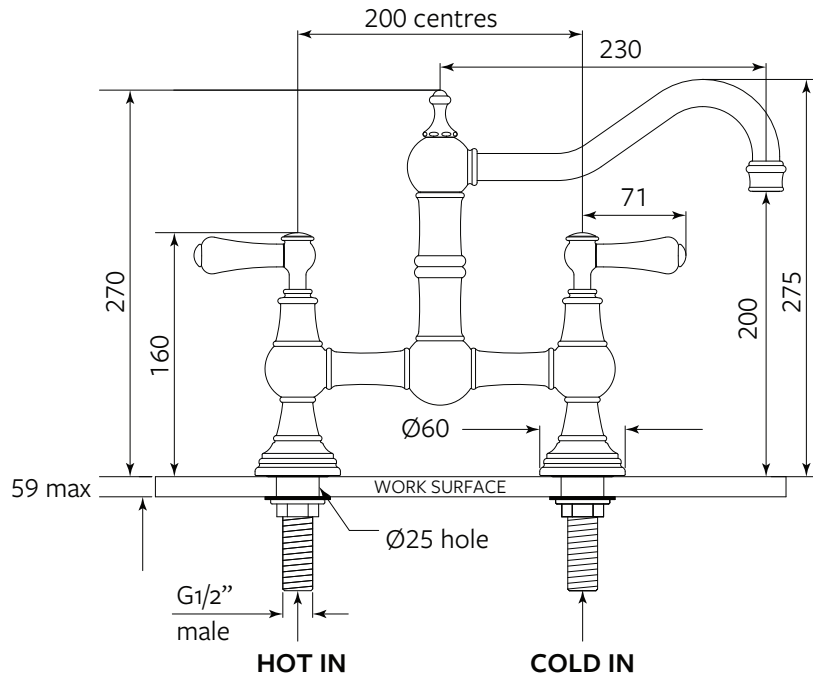

Hambleton

AUSH.4751

MODEL	CODE
Hambleton - Chrome	AUSH.4751CPWPC
Hambleton - Nickel	AUSH.4751NIWPC
Hambleton - Pewter	AUSH.4751PFWPC
Hambleton - English Bronze	AUSH.4751EBWPC
Hambleton - Satin Brass	AUSH.4751SBWPC
Hambleton - Polished Brass	AUSH.4751BRWPC
Hambleton - Gold	AUSH.4751IGWPC

Also Available: Hambleton with Spray Rinse (AUSH.4756) Please note, spray rinse cannot be added to the standard mixer later.

Features include:

- Handcrafted in the United Kingdom using DZR brass
- White porcelain handles with Shaws insignia indices
- 1/4 turn German ceramic disc flow control
- Vernier insert for accurate handle alignment
- 15 Year warranty. Please visit our website for individual finish warranties

Temperature range: Min 1°C. Max 70°C

Working Pressure: Min 1 Bar/15psi. Max 5 Bar/75psi

Packed Weight: 4.52kg

Flow Rates: 1 Bar: 8.2L/min
2 Bar: 11.4L/min
3 Bar: 14.2L/min