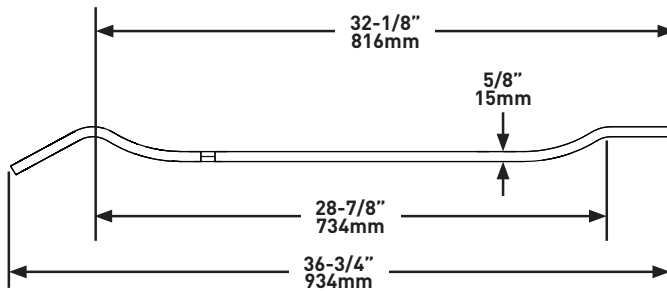

SPECIFICATIONS

TOMBOLO 9

Contemporary bath rack

MODELS:

TOM-09-BLK, TOM-09-OAK,
TOM-09-WAL, TOM-09-WHT

For care and cleaning, product warranty, and additional information contact:

US Customers

U.S.A.
houseofrohl.com/support
1-800-777-9762