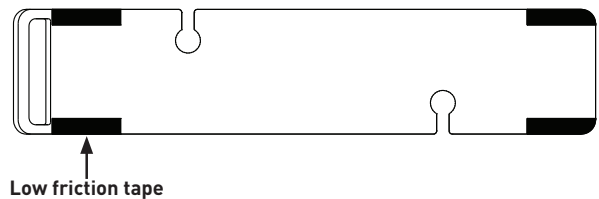

SPECIFICATIONS

TOMBOLO 9

Contemporary bath rack

MODELS:

TOM-09-BLK, TOM-09-OAK,
TOM-09-WAL, TOM-09-WHT

For care and cleaning, product warranty, and additional information contact:

US Customers

U.S.A.
houseofrohl.com/support
1-800-777-9762