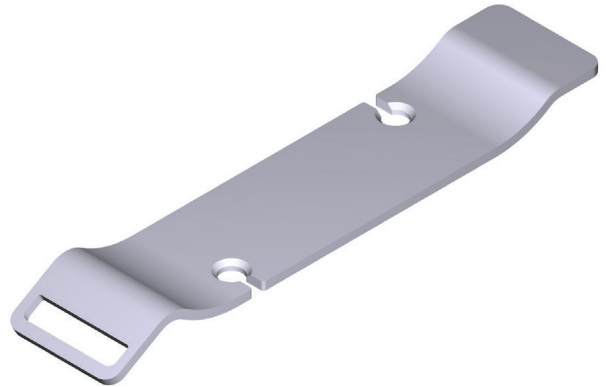

DESCRIPTION

- Recommended for the Amalfi, Amiata 1650, Barcelona 1700, Corvara, ios, Marlborough, Terrassa, Toulouse 1800, Warndon and Worcester

FINISH

- Black, Oak, Walnut, White

WARRANTY

- Visit vandabaths.com for more information

SPECIFICATIONS

TOMBOLO 9

Contemporary bath rack

MODELS:

TOM-09-BLK, TOM-09-OAK,
TOM-09-WAL, TOM-09-WHT

For care and cleaning, product warranty, and additional information contact:

US Customers

U.S.A.
houseofrohl.com/support
1-800-777-9762