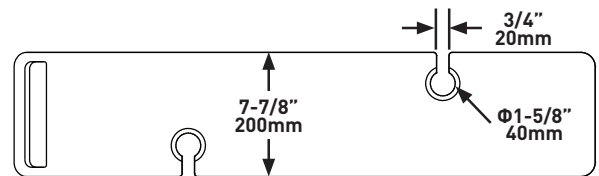

SPECIFICATIONS

TOMBOLO 9

Contemporary bath rack

MODELS:

TOM-09-BLK, TOM-09-OAK,
TOM-09-WAL, TOM-09-WHT

For care and cleaning, product warranty, and additional information contact:

US Customers

U.S.A.
houseofrohl.com/support
1-800-777-9762