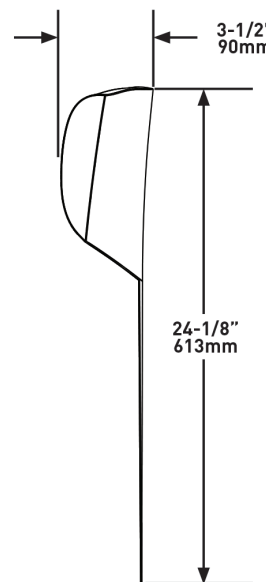

**SPECIFICATIONS**

**UNIVERSAL HEADREST**

Headrest

**MODELS:**

HR-UNI-BK, HR-UNI-AN, HR-UNI-ST

For care and cleaning, product warranty, and additional information contact:

**US Customers**

**U.S.A.**  
houseofrohl.com/support  
1-800-777-9762