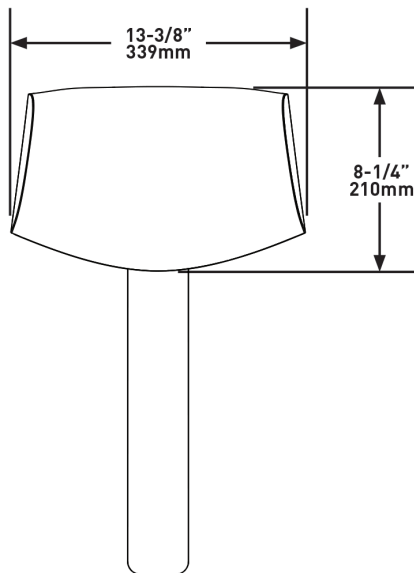

For care and cleaning, product warranty, and additional information contact:

US Customers

U.S.A.
houseofrohl.com/support
1-800-777-9762

Canadian Customers

Quebec / Maritimes / Western Canada
Québec / Maritimes / Ouest Canadien
Quebec / Maritimos / Canada Occidental
houseofrohl.ca/support
1-866-473-8442

EMEA Customers

United Kingdom
www.houseofrohl.uk
+44 (0) 1952 221 100