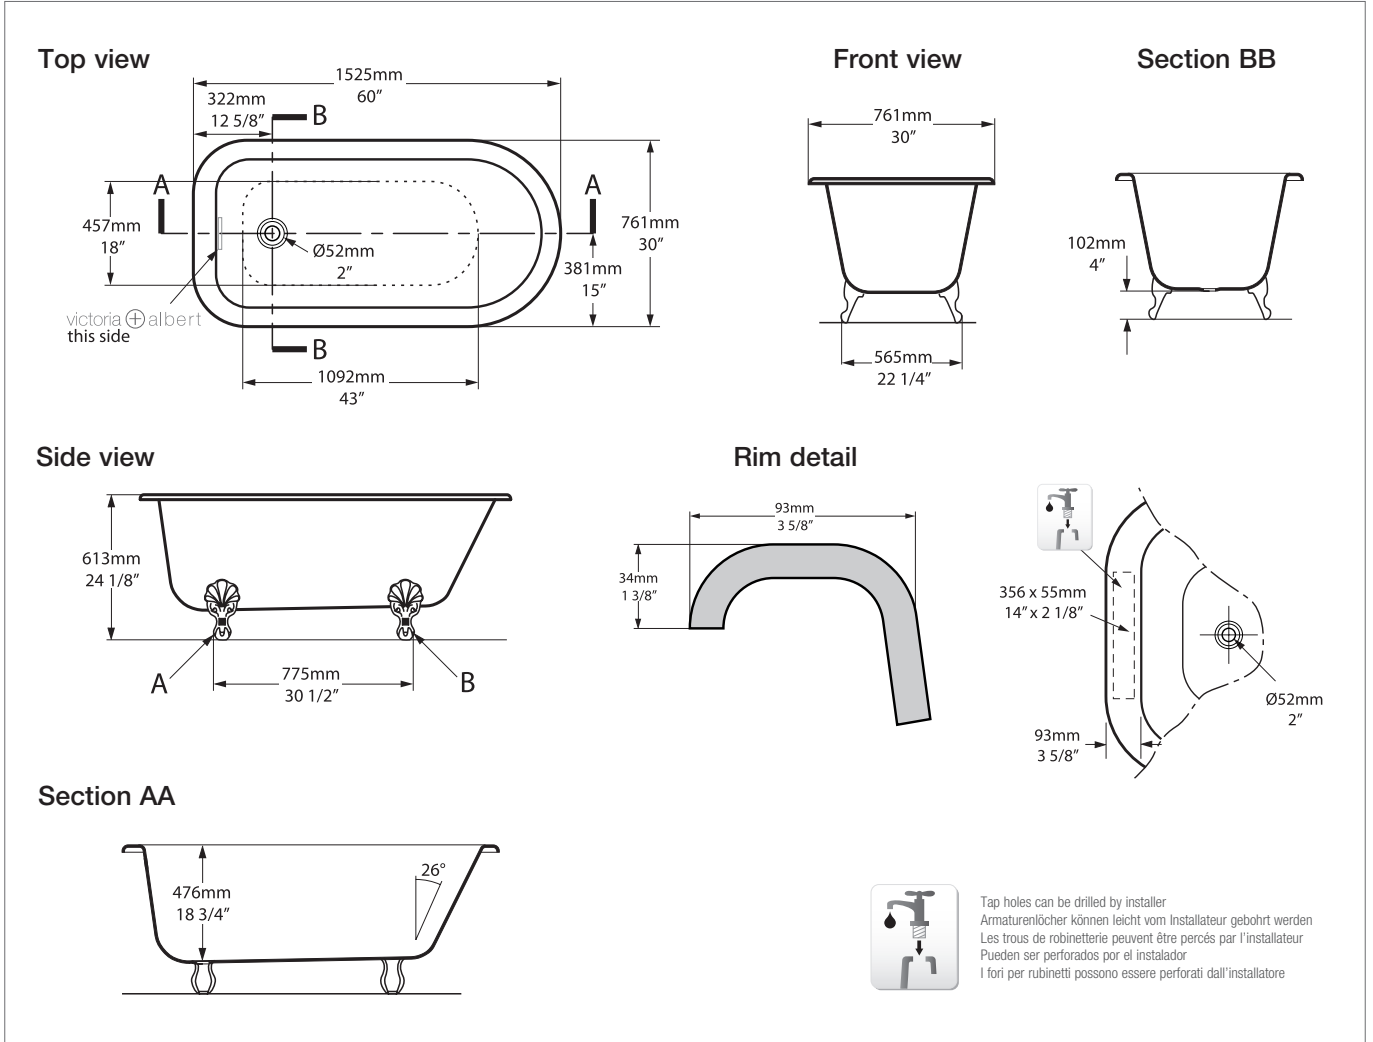

Hampshire 1500

HA1-N-SW-NO

Note: All baths in Australia come standard **without** an overflow.

Bath shown with optional K50 waste kit