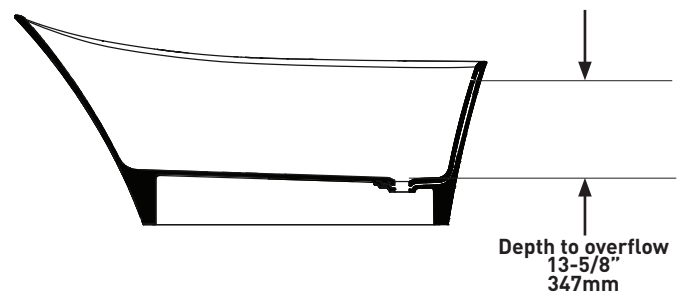

WARRANTY

- 25 years residential
- 8 years commercial
- Visit vandabaths.com for more information

For care and cleaning, product warranty, and additional information contact:

US Customers

U.S.A.
houseofrohl.com/support
1-800-777-9762

QUEBEC / MARITIMES / WESTERN CANADA
QUÉBEC / MARITIMES / OUEST CANADIEN
QUEBEC / MARITIMOS / CANADA OCCIDENTAL
houseofrohl.ca/support
1-866-473-8442

Canadian Customers

ONTARIO
houseofrohl.ca/support
1-800-287-5354

EMEA Customers

vandabaths.com
+44 (0) 1952 221 100