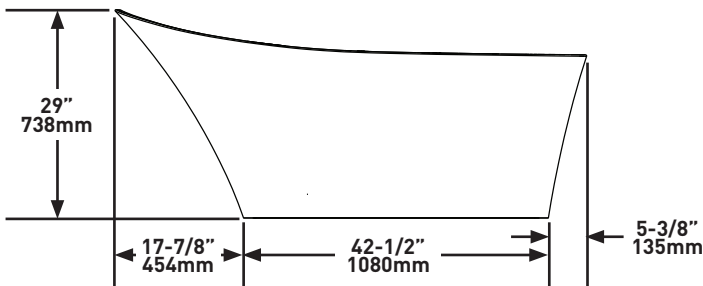

WARRANTY

- 25 years residential
- 8 years commercial
- Visit vandabaths.com for more information

For care and cleaning, product warranty, and additional information contact:

US Customers

U.S.A.
houseofrohl.com/support
1-800-777-9762

QUEBEC / MARITIMES / WESTERN CANADA
QUÉBEC / MARITIMES / OUEST CANADIEN
QUEBEC / MARITIMOS / CANADA OCCIDENTAL
houseofrohl.ca/support
1-866-473-8442

Canadian Customers

ONTARIO
houseofrohl.ca/support
1-800-287-5354

EMEA Customers

vandabaths.com
+44 (0) 1952 221 100