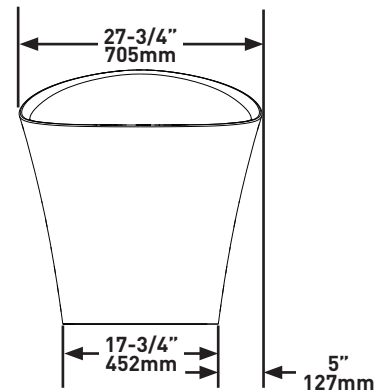

WARRANTY

- 25 years residential
- 8 years commercial
- Visit vandabaths.com for more information

For care and cleaning, product warranty, and additional information contact:

US Customers

U.S.A.
houseofrohl.com/support
1-800-777-9762

QUEBEC / MARITIMES / WESTERN CANADA
QUÉBEC / MARITIMES / OUEST CANADIEN
QUEBEC / MARITIMOS / CANADA OCCIDENTAL
houseofrohl.ca/support
1-866-473-8442

Canadian Customers

ONTARIO
houseofrohl.ca/support
1-800-287-5354

EMEA Customers

vandabaths.com
+44 (0) 1952 221 100