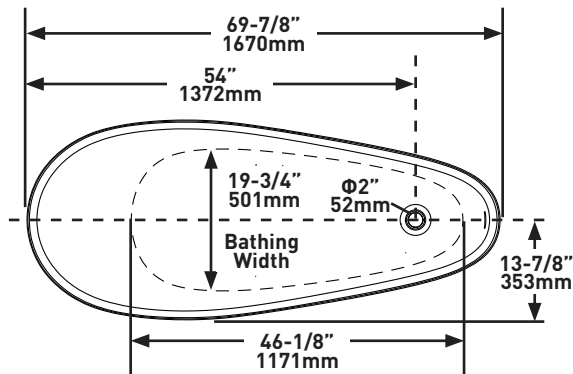

WARRANTY

- 25 years residential
- 8 years commercial
- Visit vandabaths.com for more information

For care and cleaning, product warranty, and additional information contact:

US Customers

U.S.A.
houseofrohl.com/support
1-800-777-9762

QUEBEC / MARITIMES / WESTERN CANADA
QUÉBEC / MARITIMES / OUEST CANADIEN
QUEBEC / MARITIMOS / CANADA OCCIDENTAL
houseofrohl.ca/support
1-866-473-8442

Canadian Customers

ONTARIO
houseofrohl.ca/support
1-800-287-5354

EMEA Customers

vandabaths.com
+44 (0) 1952 221 100